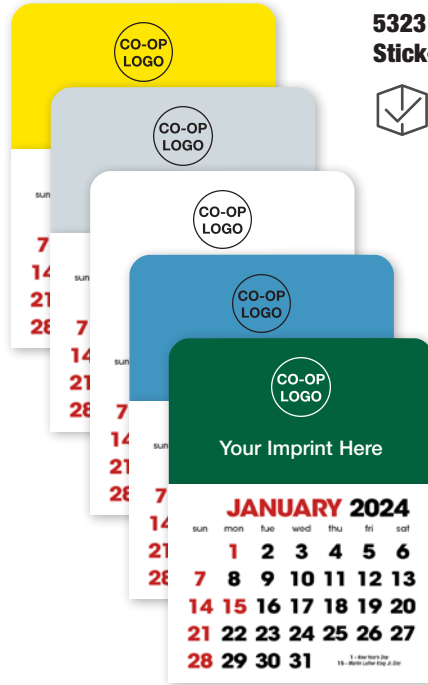

CAR & RECTANGLE STICK UPS

5323 | PAD NO. 1 - STICK-UP 2-COLOR • 5324 | PAD NO. 2 - MEMORABLE MUSCLE

Size: 3" x 2.25"

Stick ups give your message big exposure for little cost. They're versatile too: you can place them in vehicles and on refrigerators, file cabinets and more!

5323 | Pad No. 1
Stick-Up 2-Color