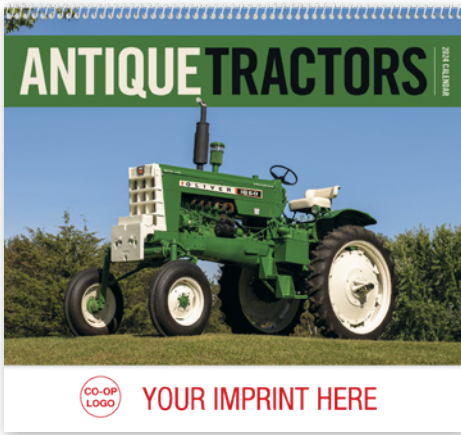

1851 | Antique Tractors

Size Open: 11" x 18.5"
Size Closed: 11" x 10.25"
The history and restoration of beautiful, antique tractor is sure to impress tractor enthusiasts everywhere.