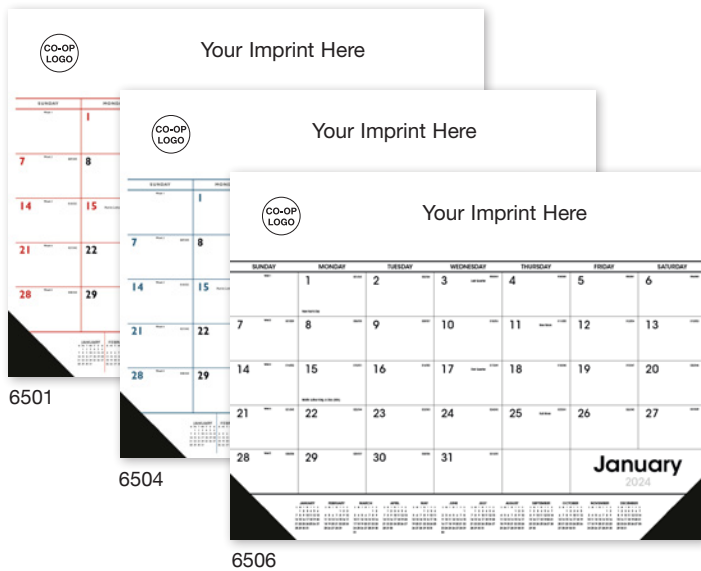

6502 | Patriotic Desk Pad
Size: 22" x 17"
Show your patriotic pride with this red, white, and blue desk pad. Printed using 281 blue and 193 red