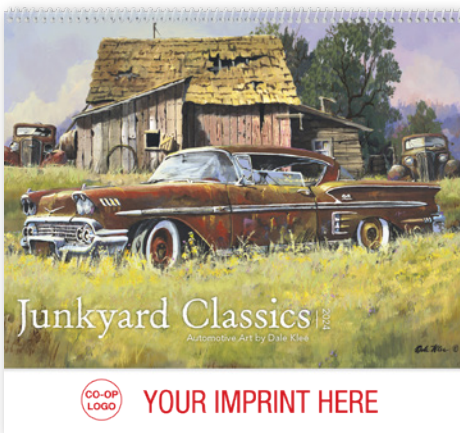

1709 | American Splendor

Size Open: 11" x 18.5"
Size Closed: 11" x 10.25"
Unforgettable pictures that capture the splendor of America's diverse landscapes.

1801 | North American Wildlife
 Size Open: 11" x 18.5"
 Size Closed: 11" x 10.25"
 Daring photography of North America's wild animals. Wright's guide to the best fishing days each month is included.

1863 | Classic Cars
 Size Open: 11" x 18.5"
 Size Closed: 11" x 10.25"
 Features the stylish, elegant cars of the 1940s, 1950s, and 1960s.

1862 | Junkyard Classics
by Dale Klee
 Size Open: 11" x 18.5"
 Size Closed: 11" x 10.25"
 Dale Klee paints cars just waiting to be restored.

1600 | Motivations
 Size Open: 11" x 18.5"
 Size Closed: 11" x 10.25"
 Motivate and inspire people to reach their full potential with captivating images and quotations.

1850 | Muscle Cars

Size Open: 11" x 18.5"
 Size Closed: 11" x 10.25"
 Muscle cars in mint condition make a powerful impression. Plus, information about each featured car is included.