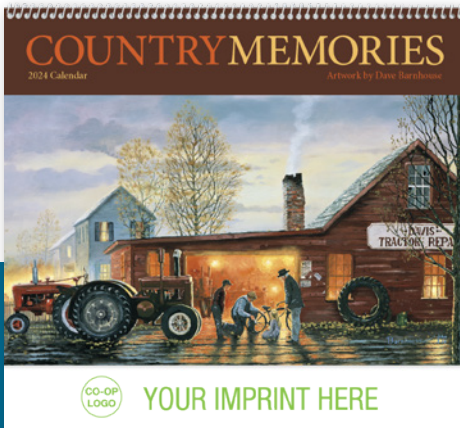

1117 | Country Memories
by Dave Barnhouse
Size Open: 11" x 18.5"
Size Closed: 11" x 10.25"
Dave Barnhouse pays tribute to small town life with his nostalgic artwork each month.