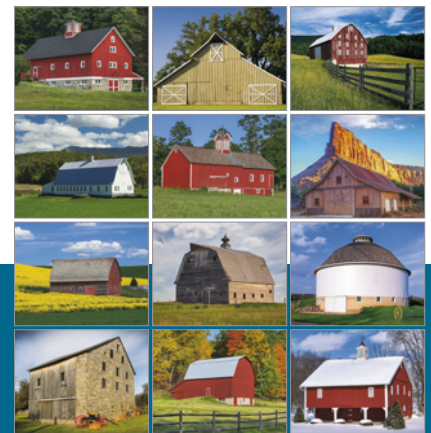

Nearly 95% of our calendars are either Forest Stewardship Council® (FSC) or Sustainable Forestry Initiative® (SFI) certified. These certifications are identified on the product.

**CELEBRATE THE YEAR 2024 BY GETTING YOUR MESSAGE INTO
THE HOME AND OFFICES OF YOUR CUSTOMERS...DAILY.**

1601 | Scenic Inspirations

Size Open: 11" x 18.5"
 Size Closed: 11" x 10.25"
 Nurture appreciation for our natural world with peaceful landscapes and motivational quotes.

1951 | Classic Muscle Cars

Size Open: 11" x 18.5"
 Size Closed: 11" x 10.25"
 Sleek lines, powerful engines, and nostalgic appeal.

1452 | I Love America

Size Open: 11" x 18.5"
 Size Closed: 11" x 10.25"
 Celebrate patriotic spirit with quotes from presidents and other prominent Americans.

1700 | Barns

Size Open: 11" x 18.5"
 Size Closed: 11" x 10.25"
 Barns bring the peaceful country life home.