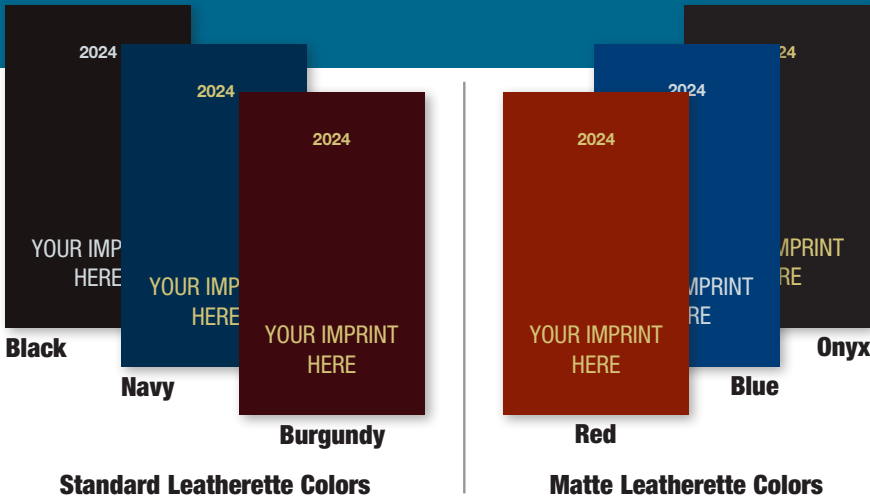

PLANNERS

8001 | Monthly Pocket Planner
Size Open: 7" x 6" Size Closed: 3.5" x 6"
This durable, portable planner is perfect for scheduling on the go. 13-month grid includes December of the previous year.

COMMERCIAL CALENDARS

6501 | Red & Black Desk Pad with vinyl corners
6504 | Blue & Black Desk Pad with vinyl corners
6506 | Black & White Desk Pad with vinyl corners
Size: 22" x 17"